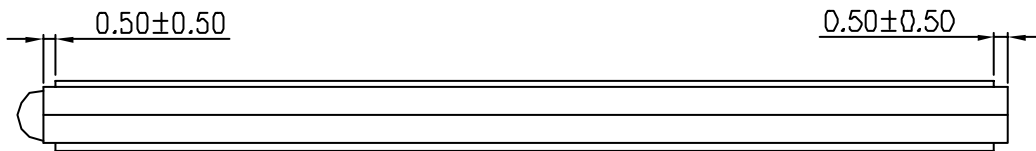

 DIRECTION
6:00
VIEWING

| | | | | |
|------|----------------|---|------|---------------------|
| 1 | | | | DATE |
| REV. | MODIFY CONTENT | | | |
| DWN | Bauing | UNIT | mm | CUST. MODEL |
| CKD | | SCALE | | MODEL MCD-815/Z8R1G |
| APPD | |  | DATE | FEB-02-05 |

ALL SHORE INDUSTRIES, INC NAME MCD-815
 PAGE 1/2

| | | | |
|----|-----|----|-----|
| | COM | | COM |
| 1 | COM | 20 | 1B |
| 2 | B | 21 | 1A |
| 3 | 4E | 22 | 1F |
| 4 | 4D | 23 | 2G |
| 5 | 4C | 24 | 2B |
| 6 | 4DP | 25 | 2A |
| 7 | 3E | 26 | 2F |
| 8 | 3D | 27 | L |
| 9 | 3C | 28 | 3G |
| 10 | 3DP | 29 | 3B |
| 11 | 2E | 30 | 3A |
| 12 | 2D | 21 | 3F |
| 13 | 2C | 32 | 4G |
| 14 | 2DP | 33 | 4B |
| 15 | 1E | 34 | 4A |
| 16 | 1D | 34 | 4F |
| 17 | 1C | 36 | □ |
| 18 | 1G | 37 | ▤ |
| 19 | . | 38 | △ |

NOTE:

1. TN TYPE
2. DRIVING METHOD: STATIC
3. OPERATING VOLTAGE: 5.0 VOP
4. OPERATING TEMP: -0° ~ 50°C
5. STORAGE TEMP: -5° ~ 55°C
6. VIEWING DIRECTION: 6:00
7. POLARIZER MODE: REFLECTIVE POSITIVE
8. CONNECTION: ZEBRA TYPE
9. DIMENSIONS ARE IN MILLIMETERS AND UNLESS OTHERWISE NOTED ARE ±0.20MM