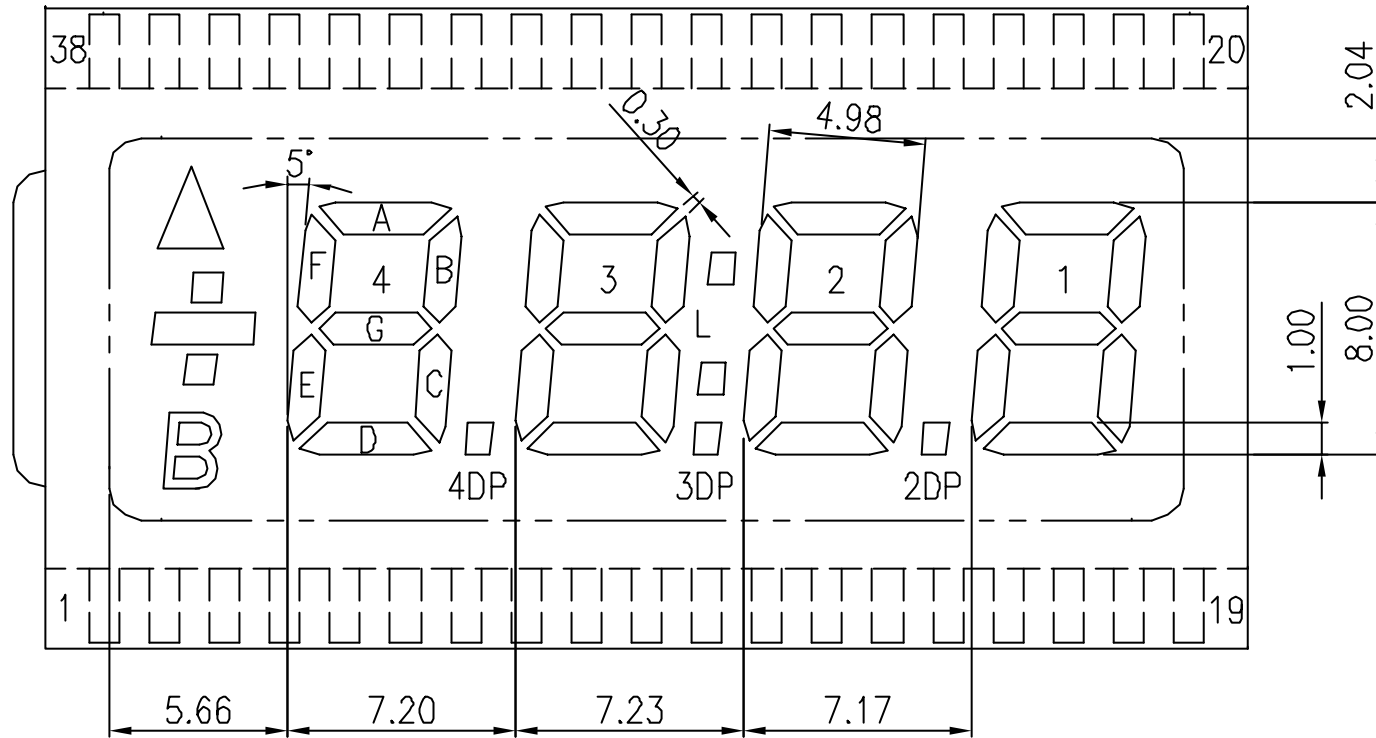

 DIRECTION
6:00
VIEWING

| | | | | |
|------|----------------|---|------|---------------------|
| 1 | | | | DATE |
| REV. | MODIFY CONTENT | | | |
| DWN | Bauing | UNIT | mm | CUST. MODEL |
| CKD | | SCALE | | MODEL MCD-815/Z8R1G |
| APPD | |  | DATE | FEB-02-05 |

ALL SHORE INDUSTRIES, INC NAME MCD-815
 PAGE 1/2

| | | | |
|----|-----|----|-----|
| | COM | | COM |
| 1 | COM | 20 | 1B |
| 2 | B | 21 | 1A |
| 3 | 4E | 22 | 1F |
| 4 | 4D | 23 | 2G |
| 5 | 4C | 24 | 2B |
| 6 | 4DP | 25 | 2A |
| 7 | 3E | 26 | 2F |
| 8 | 3D | 27 | L |
| 9 | 3C | 28 | 3G |
| 10 | 3DP | 29 | 3B |
| 11 | 2E | 30 | 3A |
| 12 | 2D | 21 | 3F |
| 13 | 2C | 32 | 4G |
| 14 | 2DP | 33 | 4B |
| 15 | 1E | 34 | 4A |
| 16 | 1D | 34 | 4F |
| 17 | 1C | 36 | □ |
| 18 | 1G | 37 | ▤ |
| 19 | . | 38 | △ |

NOTE:

1. TN TYPE
2. DRIVING METHOD: STATIC
3. OPERATING VOLTAGE: 5.0 VOP
4. OPERATING TEMP: -0° ~ 50°C
5. STORAGE TEMP: -5° ~ 55°C
6. VIEWING DIRECTION: 6:00
7. POLARIZER MODE: REFLECTIVE POSITIVE
8. CONNECTION: ZEBRA TYPE
9. DIMENSIONS ARE IN MILLIMETERS AND UNLESS OTHERWISE NOTED ARE ±0.20MM

| | | | | |
|----------------------------------|----------------|-------|----|---------------------|
| 1 | | | | |
| REV. | MODIFY CONTENT | | | DATE |
| DWN | Bauing | UNIT | mm | CUST. MODEL |
| CKD | | SCALE | | MODEL MCD-815/Z8R1G |
| APPD | | ⊕ | | DATE FEB-02-05 |
| ALL SHORE INDUSTRIES, INC | | | | NAME MCD-815 |
| | | | | PAGE 2/2 |