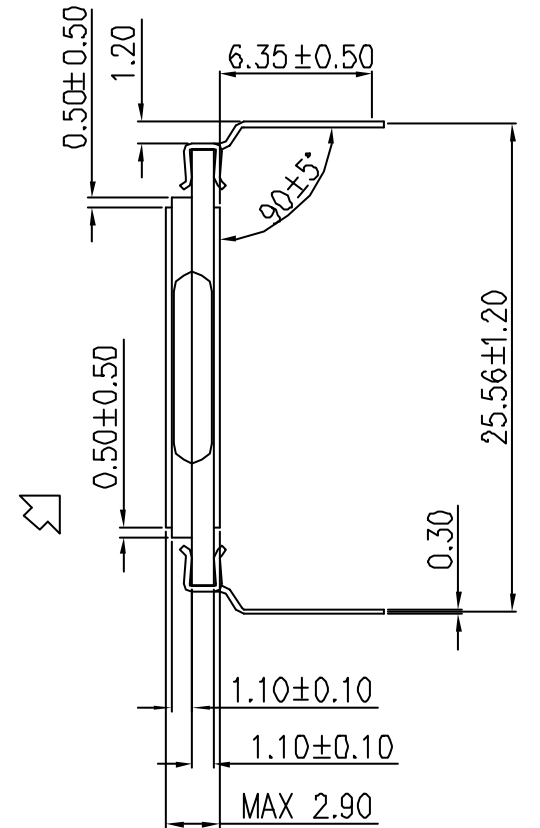

 DIRECTION
 6:00
 VIEWING

1				DATE
REV.	MODIFY CONTENT			
DWN	Bauing	UNIT	mm	CUST. MODEL
CKD		SCALE		MODEL MCD-038/C(6.35)BR1G
APPD			DATE	FEB-01-05
ALL SHORE INDUSTRIES, INC				NAME MCD-038
				PAGE 1/2