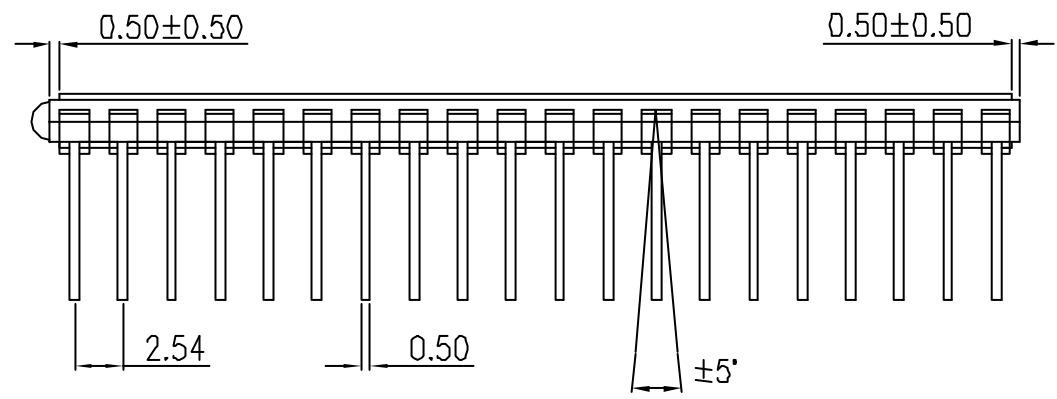

 DIRECTION
 6:00
 VIEWING

1				DATE
REV.	MODIFY CONTENT			
DWN	Bauing	UNIT	mm	CUST. MODEL
CKD		SCALE		MODEL MCD-038/C(6.35)BR1G
APPD			DATE	FEB-01-05
ALL SHORE INDUSTRIES, INC				NAME MCD-038
				PAGE 1/2