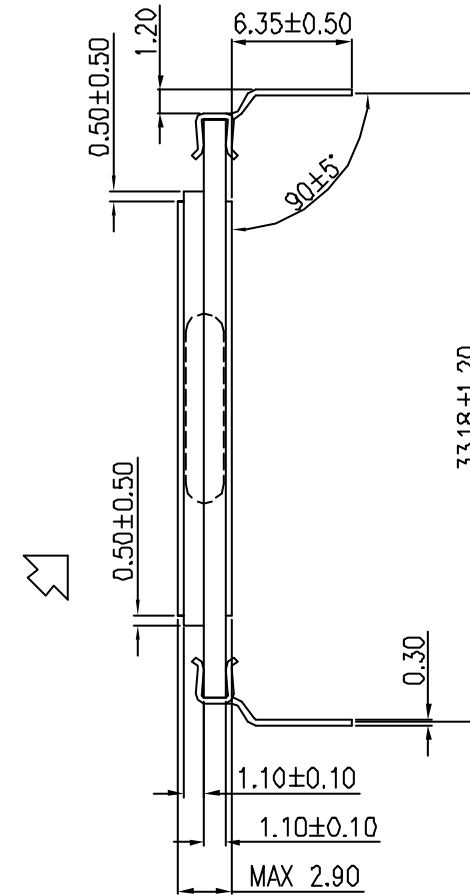

↑
 DIRECTION
 6:00
 VIEWING

1				
REV.	MODIFY CONTENT			DATE
DWN	Bauing	UNIT	mm	CUST. MODEL
CKD		SCALE		MODEL MCD-814/C(6.35)BR1G
APPD		⊕	DATE	FEB-01-05
ALL SHORE INDUSTRIES, INC				NAME MCD-814
				PAGE 1/2