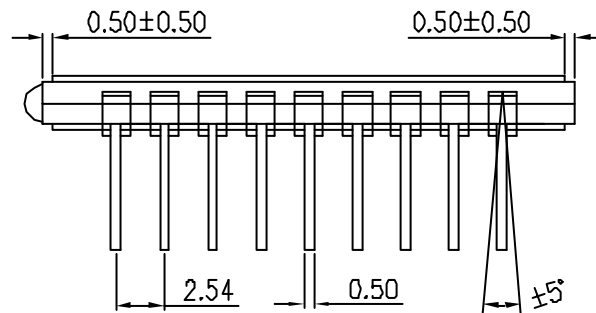

↑
 DIRECTION
 6:00
 VIEWING

1				
REV.	MODIFY CONTENT			DATE
DWN	Bauing	UNIT	mm	CUST. MODEL
CKD		SCALE		MODEL MCD-814/C(6.35)BR1G
APPD		⊕	DATE	FEB-01-05
ALL SHORE INDUSTRIES, INC				NAME MCD-814
				PAGE 1/2